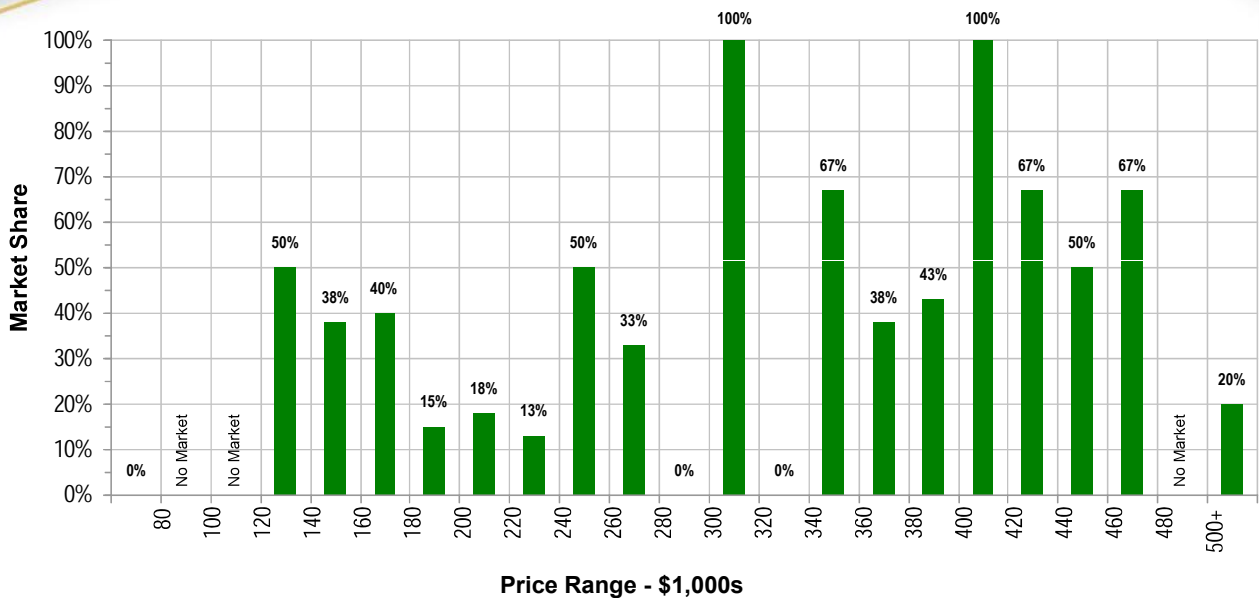

## Market Share by Price Range Windsor Area Residential Homes

October 1– December 31, 2010

\*Homes Listed and Sold on Northern Colorado's Multiple List Service

Copyright © 2010 The Group, Inc. Real Estate