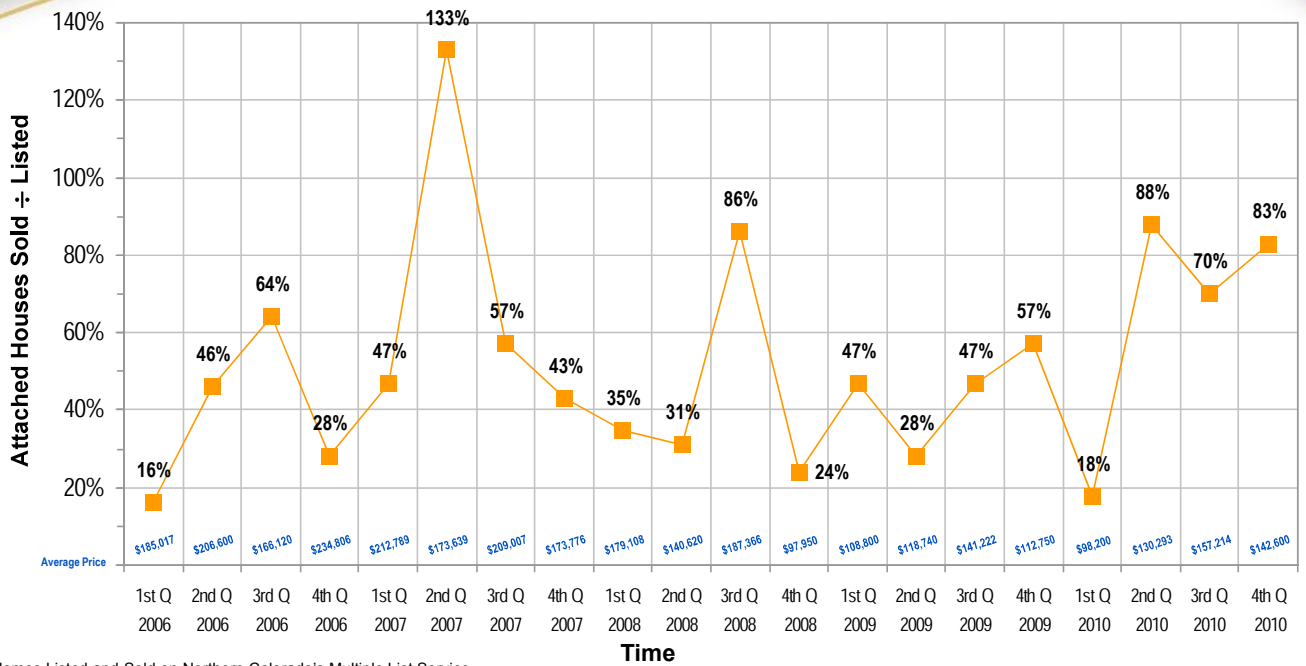

THE GROUP INC.
Real Estate

Windsor

Attached Houses Sold ÷ Listed*

*Homes Listed and Sold on Northern Colorado's Multiple List Service